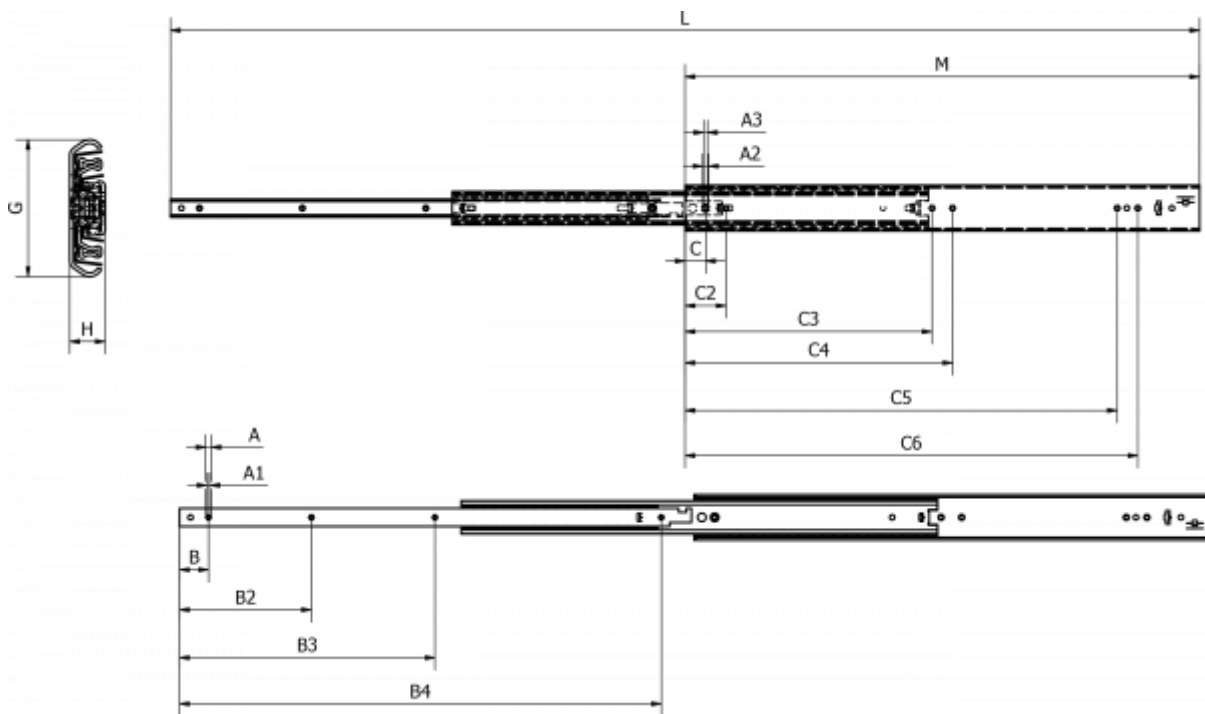

Article number: 11112S69

Description: Thomas Regout Telescopic Slide 11112S68 ULF HD F, 3-piece  
Length 700 mm / load cap. 129 kg / extension 700 mm

## Measures

A = 8.1	C = 32	L = 1600
A1 = 5.1	C2 = 64	Load capacity = 121
A2 = 6.5	C3 = 384	M = 800
A3 = 9	C4 = 416	
B = 45	C5 = 672	
B2 = 205	C6 = 736	
B3 = 397	G = 55.8	
B4 = 749	H = 18.5	